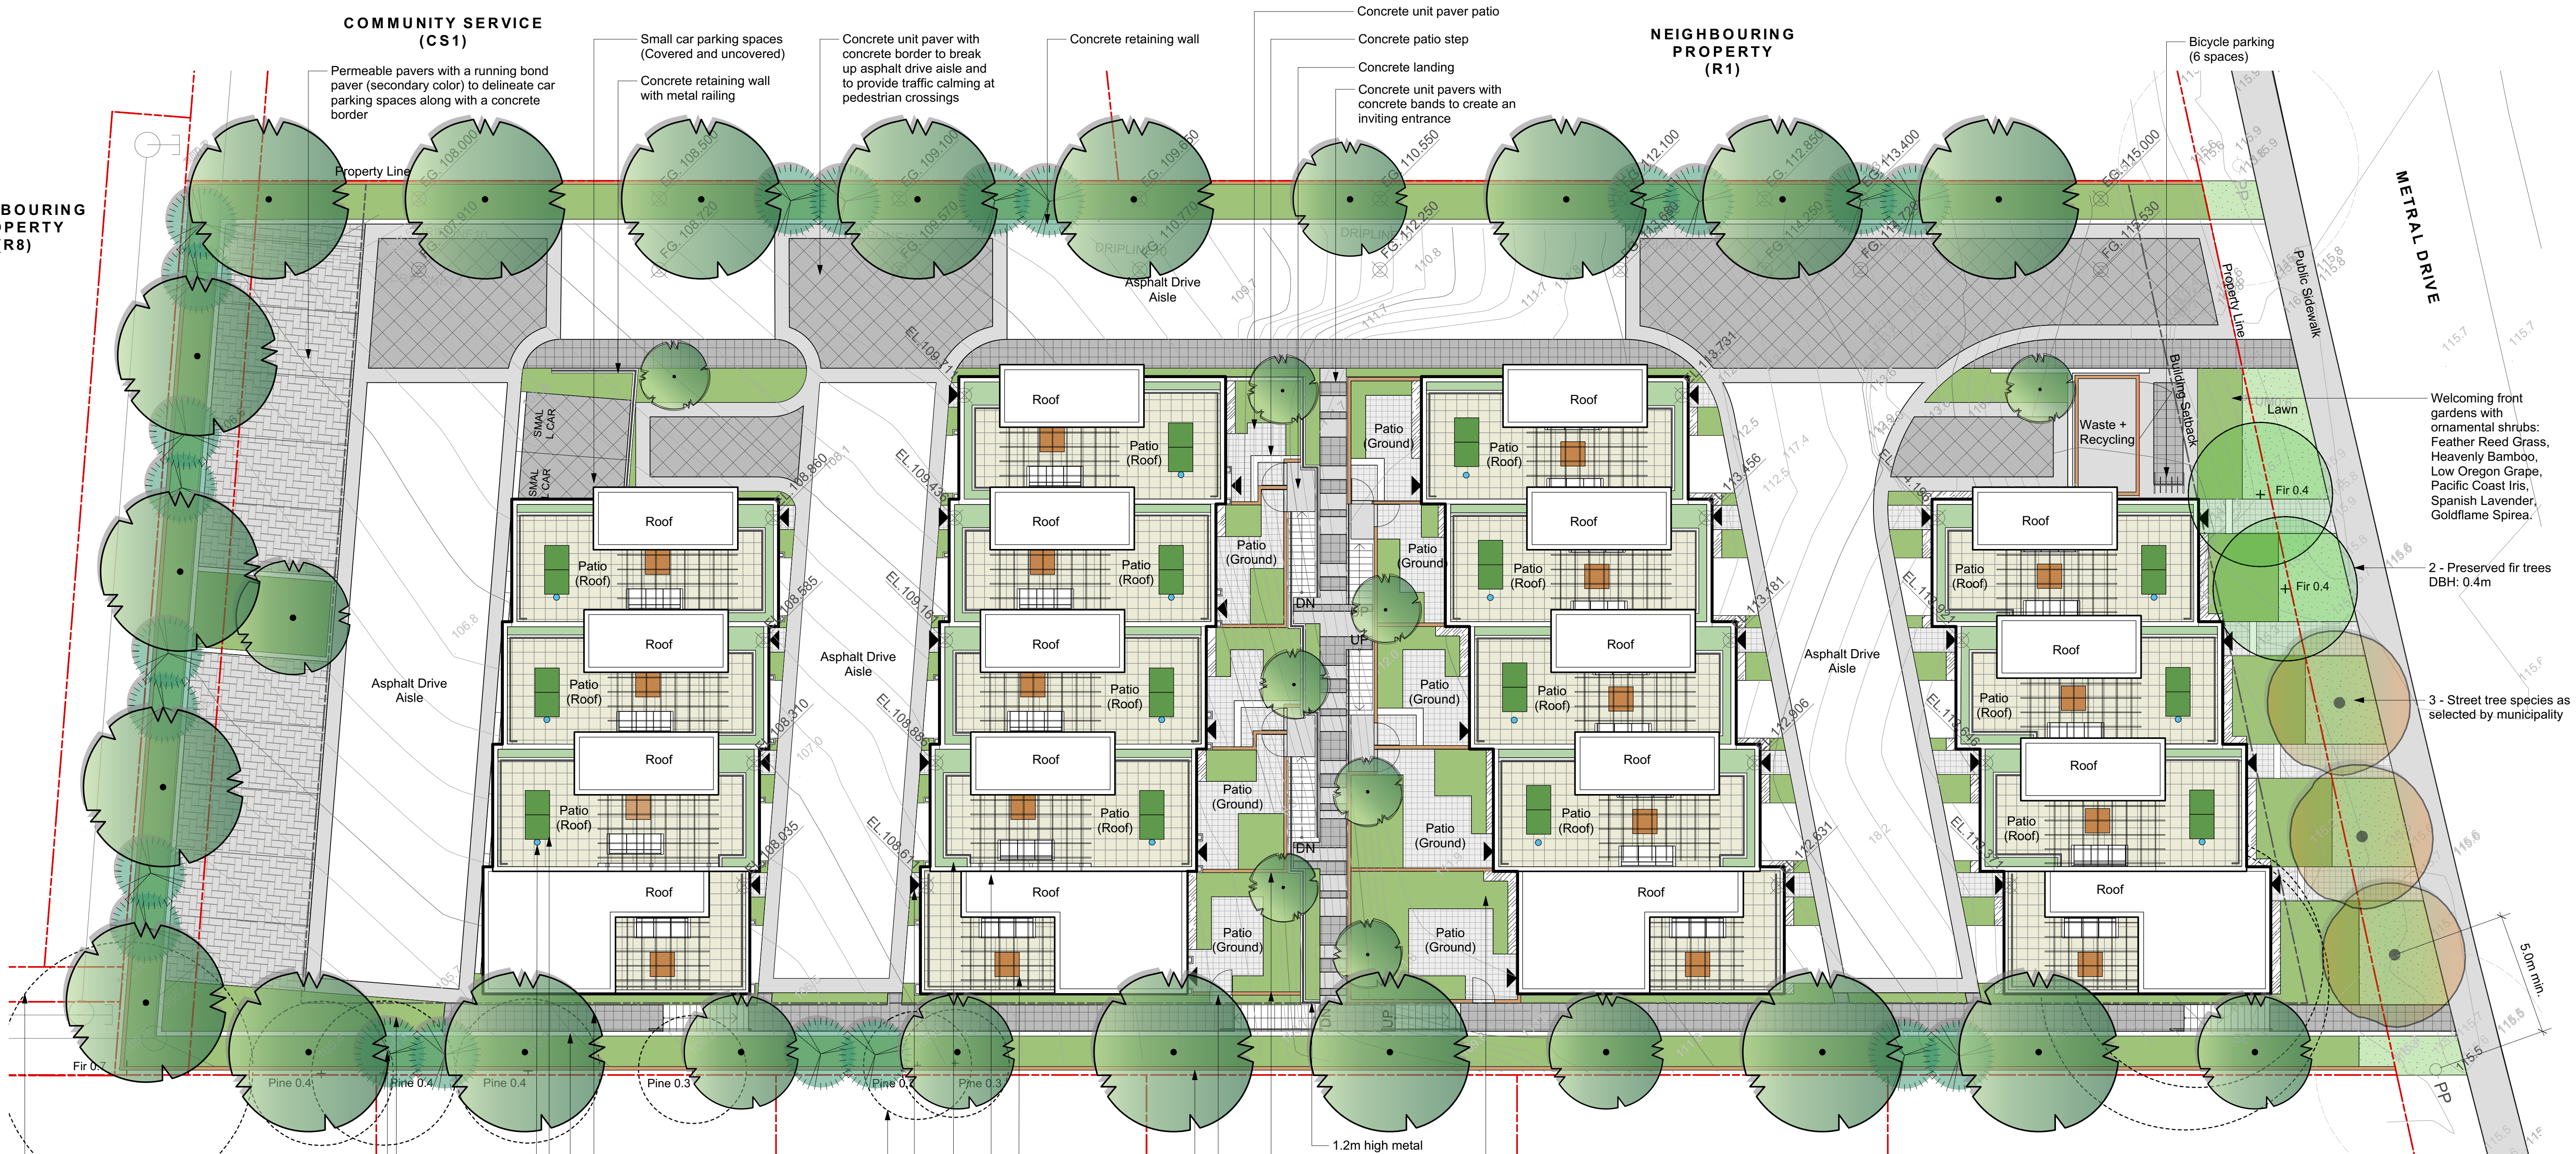

NEIGHBOURING PROPERTY (R8)

COMMUNITY SERVICE (CS1)

NEIGHBOURING PROPERTY (R1)

Native and adaptive shrub species in plant beds: Sword and Deer Ferns, Red-osier Dogwood, Anah Kruschke Rhododendron, Wild Mock Orange, Tall Oregon Grape, Evergreen Azalea, Red Flowering Currant, Salal, Sweet Box, Pacific Iris.

1 1.8m (6ft) Timber Privacy Fence Scale: 1:30

2 1.2m (4ft) timber screen fence Scale: 1:30

NEIGHBOURING PROPERTY (R1)

Raised planter with guard rail and drought tolerant shrubs; Feather Reed Grass, Heavenly Bamboo, Idaho Fescue, Goldflame Spirea. (Roof Patio)

Native and adaptive shrub species in private patios: Red Flowering Currant, Salal, Spanish Lavender, Low Oregon Grape, Wood Sage, Wild Strawberry, Sword and Deer Ferns, Red-osier Dogwood, Anah Kruschke Rhododendron, Wild Mock Orange, Sweet Box, Pacific Iris.