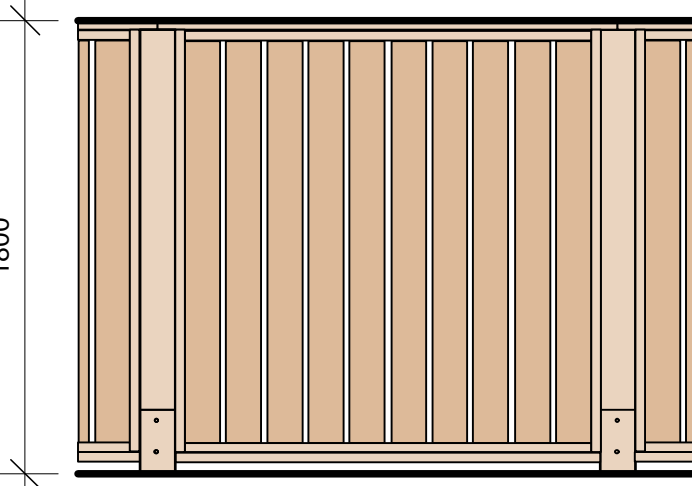

1 1.8m (6ft) Timber Privacy Fence Scale: 1:30

2 1.2m (4ft) timber screen fence Scale: 1:30

NEIGHBOURING PROPERTY (R1)

Raised planter with guard rail and drought tolerant shrubs; Feather Reed Grass, Heavenly Bamboo, Idaho Fescue, Goldflame Spirea. (Roof Patio)