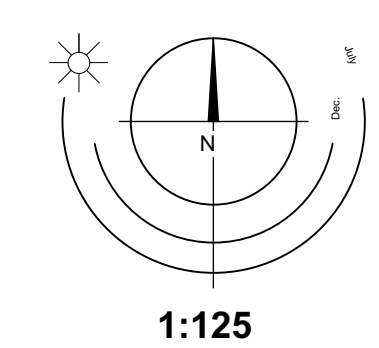

NEIGHBOURING PROPERTY (R8)

COMMUNITY SERVICE (CS1)

NEIGHBOURING PROPERTY (R1)

Native and adaptive shrub species in plant beds: Sword and Deer Ferns, Red-osier Dogwood, Anah Kruschke Rhododendron, Wild Mock Orange, Tall Oregon Grape, Evergreen Azalea, Red Flowering Currant, Salal, Sweet Box, Pacific Iris.