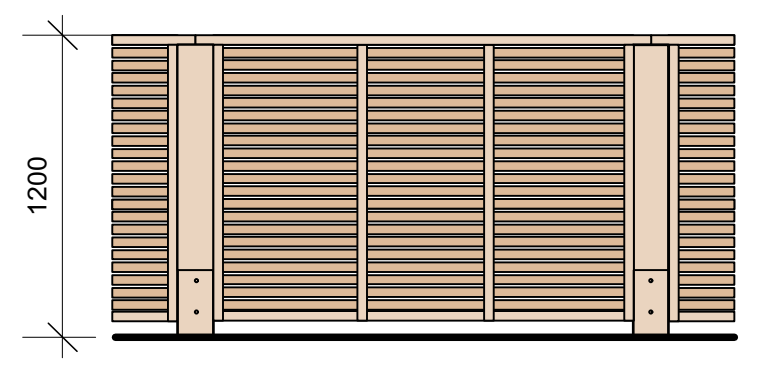

1 1.8m (6ft) Timber Privacy Fence Scale: 1:30

2 1.2m (4ft) timber screen fence Scale: 1:30

NEIGHBOURING PROPERTY (R1)

Raised planter with guard rail and drought tolerant shrubs; Feather Reed Grass, Heavenly Bamboo, Idaho Fescue, Goldflame Spirea. (Roof Patio)